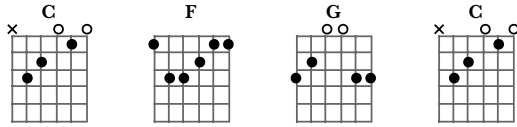

Christmas Mystery Song

Martin Grindal

Guitar Standard Tuning

E-A-D-G-B-E

$\text{♩} = 120$

C

mf

F